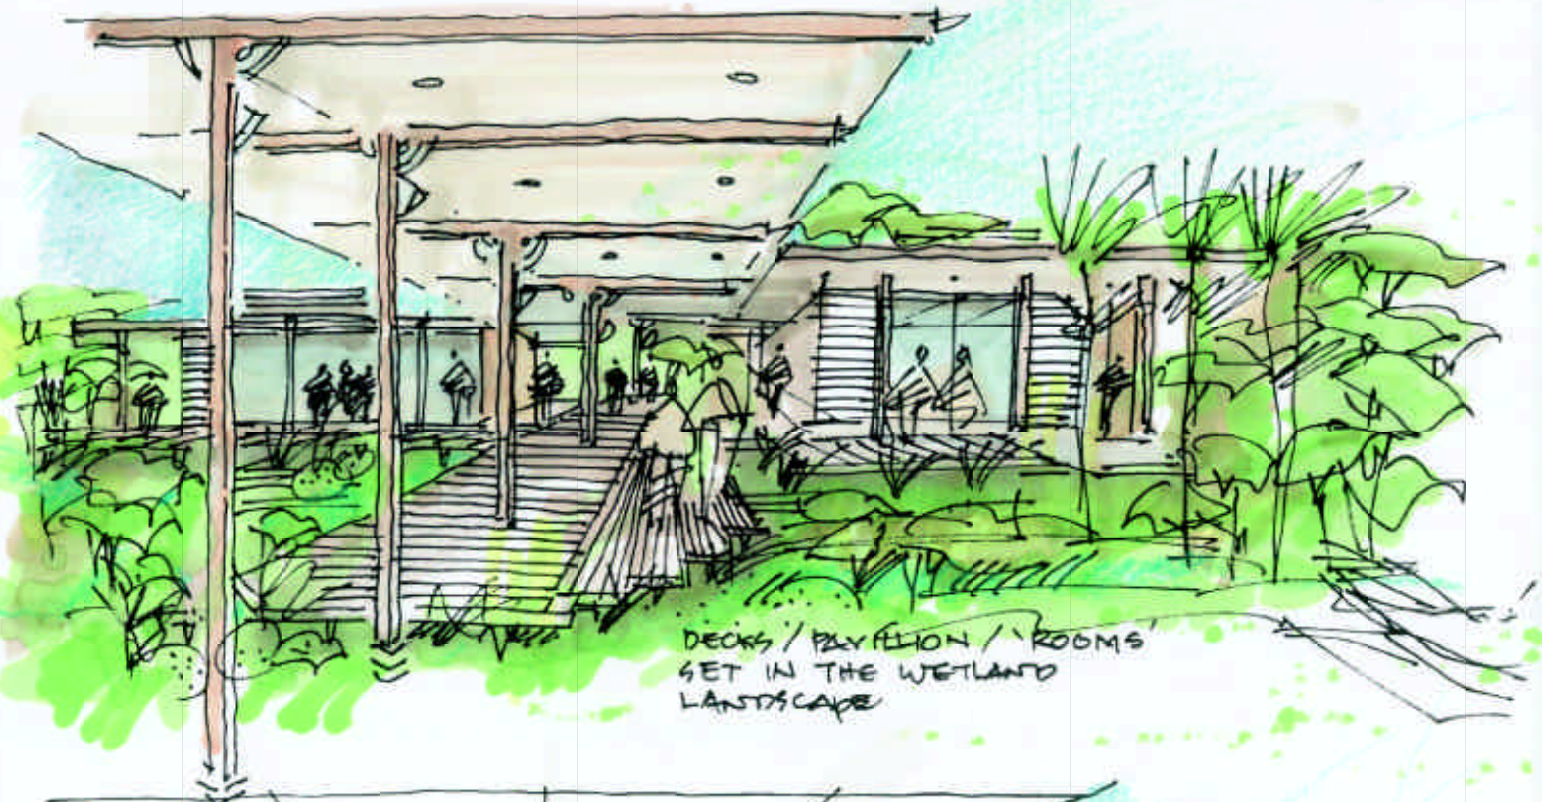

DECKS / PLATFORM / 'ROOMS'
SET IN THE WETLAND
LANDSCAPE